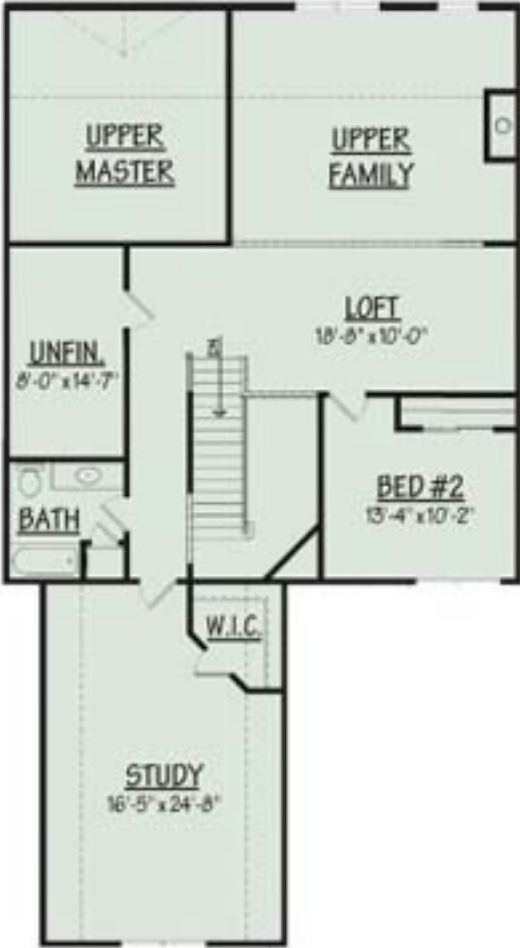

Home Features:

- 5 spacious floor plans (2,425 - 2,850 sq. ft.)
- 9' ceilings
- 2-car garage
- Master Bedroom on 1st floor
- 2-story family room
- Full basement
- Gas fireplace
- Phenomenal views

ramp, turn right onto Morgan Hill Road. Continue straight on Morgan Hill Road through stop light. Turn left onto Clubhouse Drive. Turn left onto Turnberry Drive. Turn right onto Inverness Circle to Sales Office.

THE KIRKHILL
FIRST FLOOR PLAN

THE KIRKHILL
FIRST FLOOR
DECK & SUNROOM OPTION

THE KIRKHILL
FIRST FLOOR
MASTERBATH
OPTION

THE KIRKHILL
SECOND FLOOR PLAN

THE LAUDER
FIRST FLOOR PLAN

THE LAUDER
FIRST FLOOR
DECK & SUNROOM OPTION

THE LAUDER
FIRST FLOOR
MASTERBATH
OPTION

THE LAUDER
SECOND FLOOR PLAN

THE MELROSE
FIRST FLOOR PLAN

THE MELROSE
FIRST FLOOR
DECK & SUNROOM
OPTION

THE MELROSE
FIRST FLOOR
MASTERBATH
OPTION

THE MELROSE
SECOND FLOOR PLAN

THE NEWTON
FIRST FLOOR PLAN

THE NEWTON
FIRST FLOOR
DECK & SUNROOM OPTION

THE NEWTON
SECOND FLOOR PLAN

THE PINES
FIRST FLOOR PLAN

THE PINES
FIRST FLOOR
DECK & SUNROOM OPTION

THE PINES
SECOND FLOOR PLAN

THE PINES
ALTERNATE
SECOND FLOOR PLAN