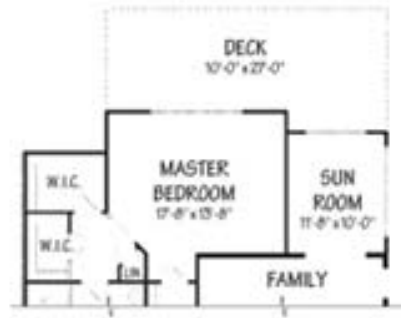

THE KIRKHILL
FIRST FLOOR
DECK & SUNROOM OPTION