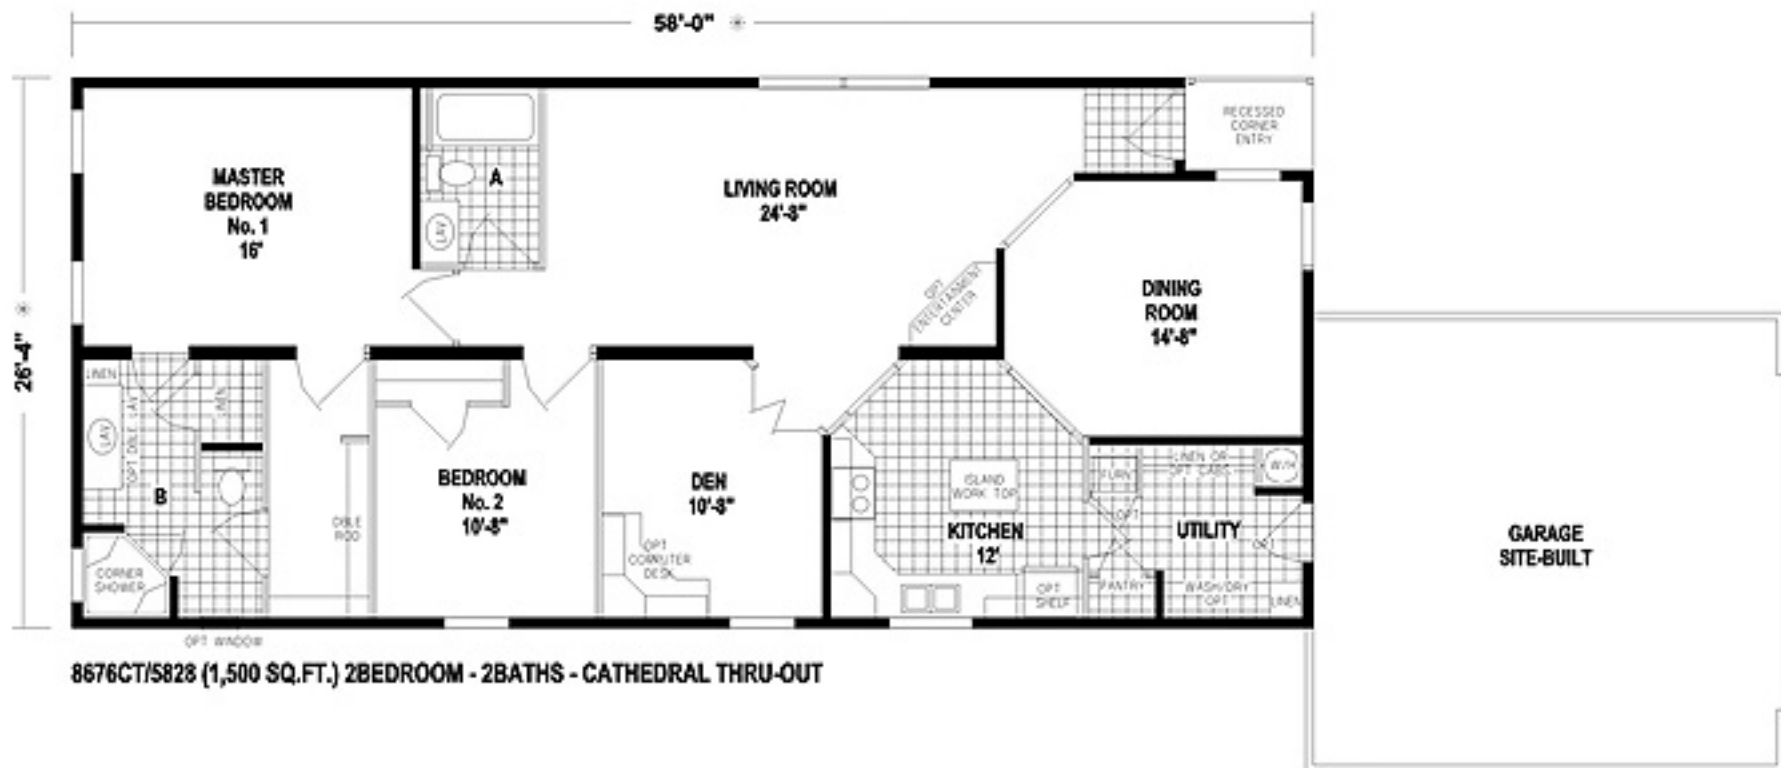

Home Features:

- 2 car garage
- Sod, irrigation and full landscape packages
- Community maintained lawns
- Oak or maple cabinets
- Wall-to-wall carpeting
- 25-year architectural shingles

turn left onto Lexington Mill Road. Make the 2nd left onto Bluebell Drive. Follow into Southern Meadow.

The Acacia

8923/54-6832 (1,759 SQ.FT.) 2BEDROOM - 2BATHS

Valerian

Nicoline

8678CT/45-6228 (1,329 SQ.FT.) 2BEDROOM - 2BATHS - CATHEDRAL THRU-OUT

Campanula

58'-0" *

8921/5832 (1,733 SQ.FT.) 2BEDROOM - 2BATHS