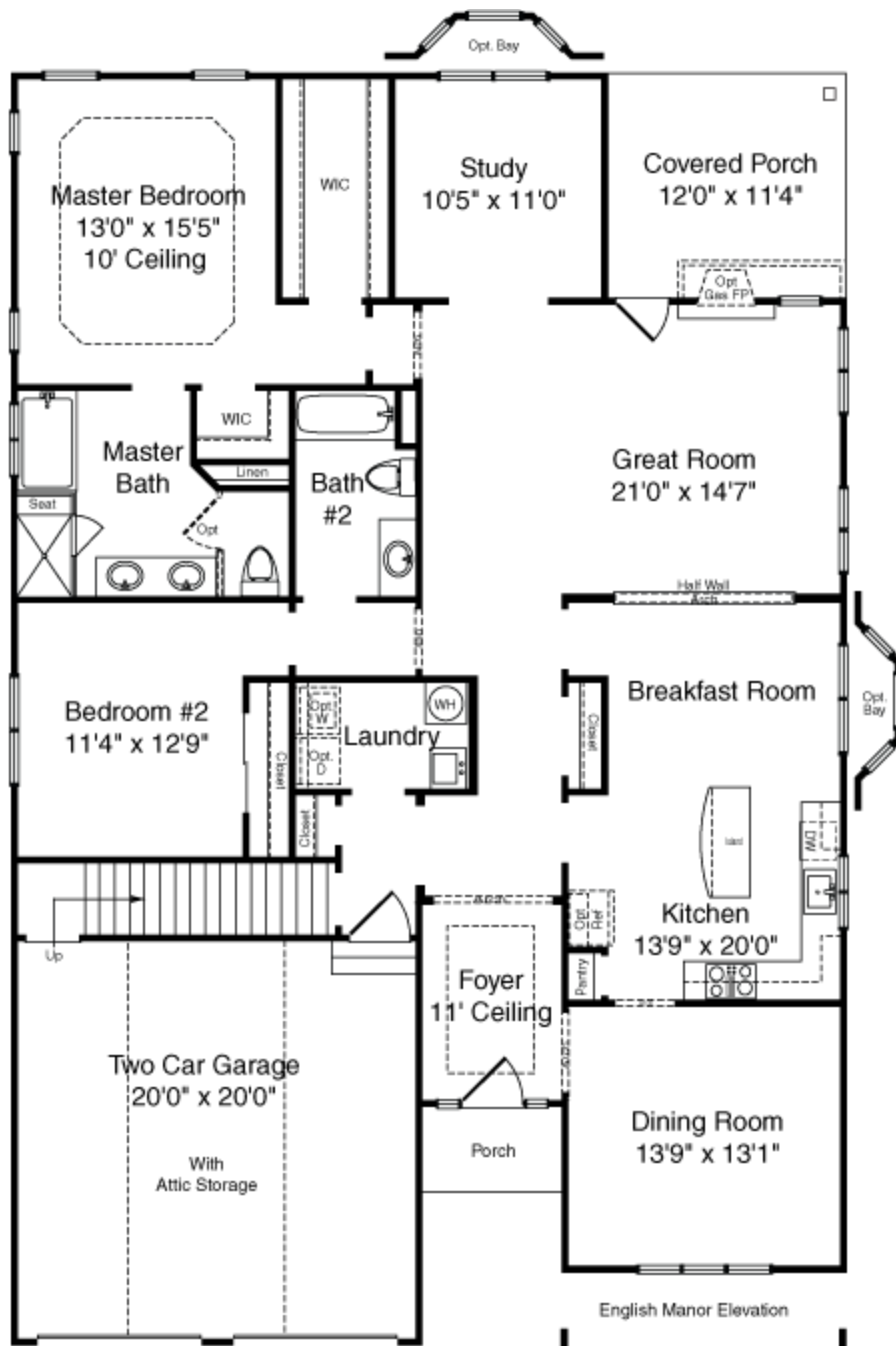

**Cordova
Finished Basement Plan**

Optional Wetbar

Optional Sunroom

Optional Basement Entry

Mediterranean Elevation

Country French Elevation

Cordova Options

Seville
First Floor Plan -

English Manor Elevation

Mediterranean Elevation

Country French Elevation

Optional Dining Room Elevation

Seville
Optional Basement Plan

**Optional Sunroom
w/out Fireplace**

**Optional Sunroom
w/optional fireplace & optional
french door**

Optional Internet Center

Optional Wetbar

Seville Options

**Geneva
First Floor Plan**

Donatello – First Floor

**Donatello
Standard Second Floor Plan**

**Donatello
Second Floor Plan
Optional Loft/Optional Storage**

Donatello – Lower Level

Matisse – First Floor

Matisse
Optional Sunroom

Matisse
Standard Second Floor Plan

Matisse
Optional Second Floor Plan -Loft/Bedroom #3/Bath #3/Storage

Matisse – Lower Level

Toscana