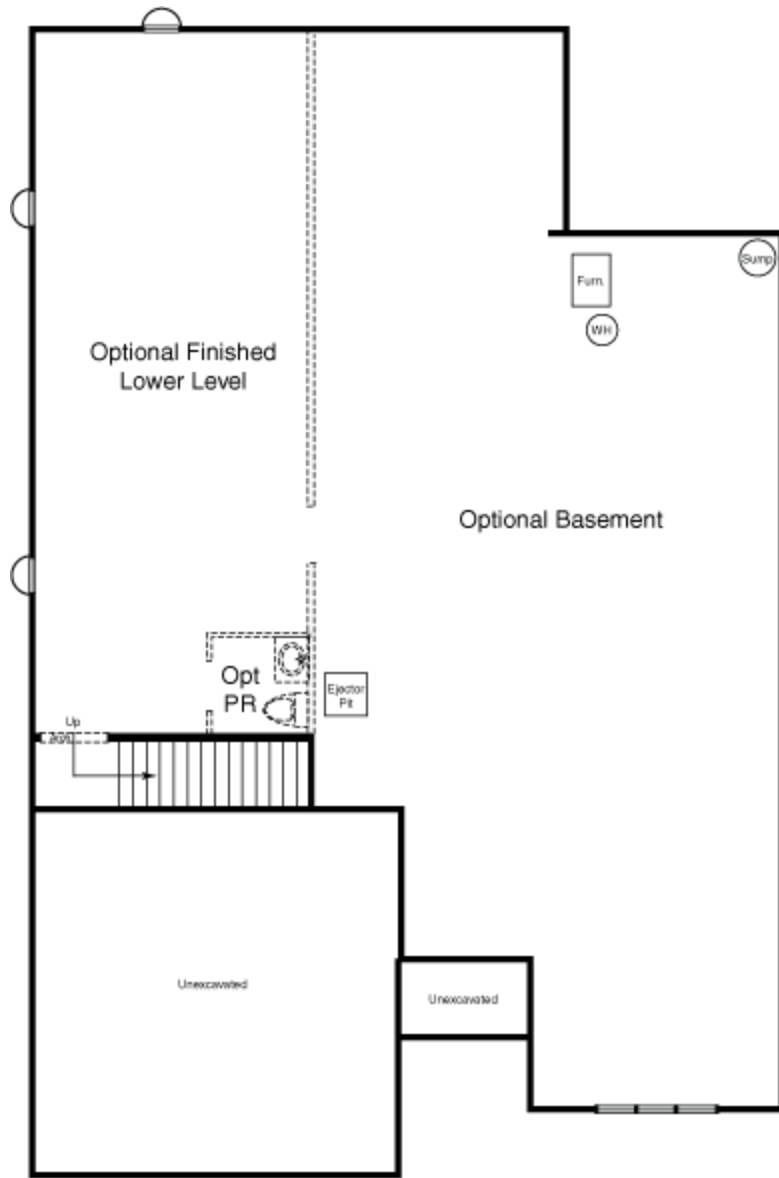

**Cordova
Finished Basement Plan**

Optional Wetbar

Optional Sunroom

Optional Basement Entry

Mediterranean Elevation

Country French Elevation

Cordova Options

Seville
First Floor Plan -

English Manor Elevation

Mediterranean Elevation

Country French Elevation

Optional Dining Room Elevation

Seville
Optional Basement Plan

**Optional Sunroom
w/out Fireplace**

**Optional Sunroom
w/optional fireplace & optional
french door**

Optional Internet Center

Optional Wetbar

Seville Options

**Geneva
First Floor Plan**

Donatello – First Floor

**Donatello
Standard Second Floor Plan**

**Donatello
Second Floor Plan
Optional Loft/Optional Storage**