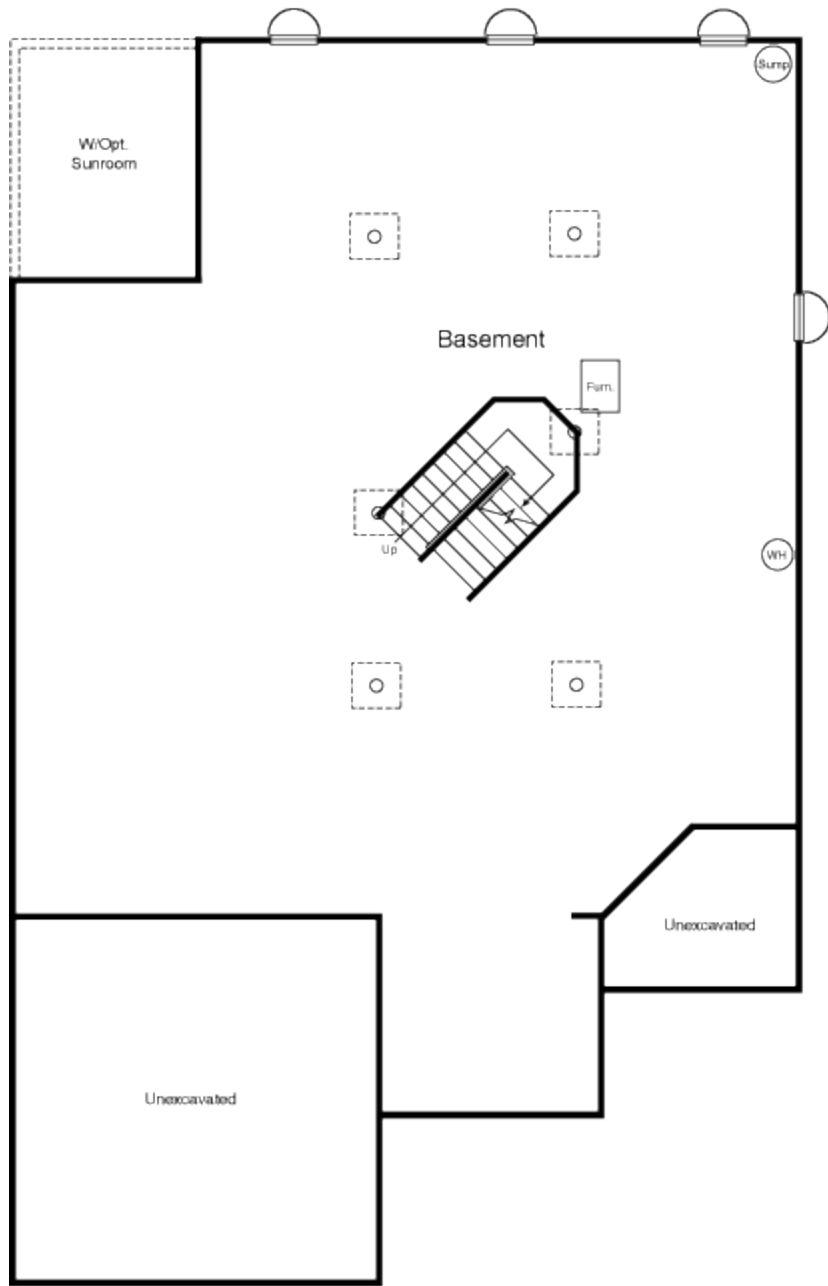

**Cordova
Finished Basement Plan**

Optional Wetbar

Optional Sunroom

Optional Basement Entry

Mediterranean Elevation

Country French Elevation

Cordova Options

Seville
First Floor Plan -

Optional Internet Center

Optional Wetbar

Seville Options

**Geneva
First Floor Plan**

Donatello – First Floor

**Donatello
Standard Second Floor Plan**

**Donatello
Second Floor Plan
Optional Loft/Optional Storage**

Donatello – Lower Level

Matisse – First Floor

Matisse
Optional Sunroom

Matisse
Standard Second Floor Plan

Matisse
Optional Second Floor Plan -Loft/Bedroom #3/Bath #3/Storage

Matisse – Lower Level

Toscana