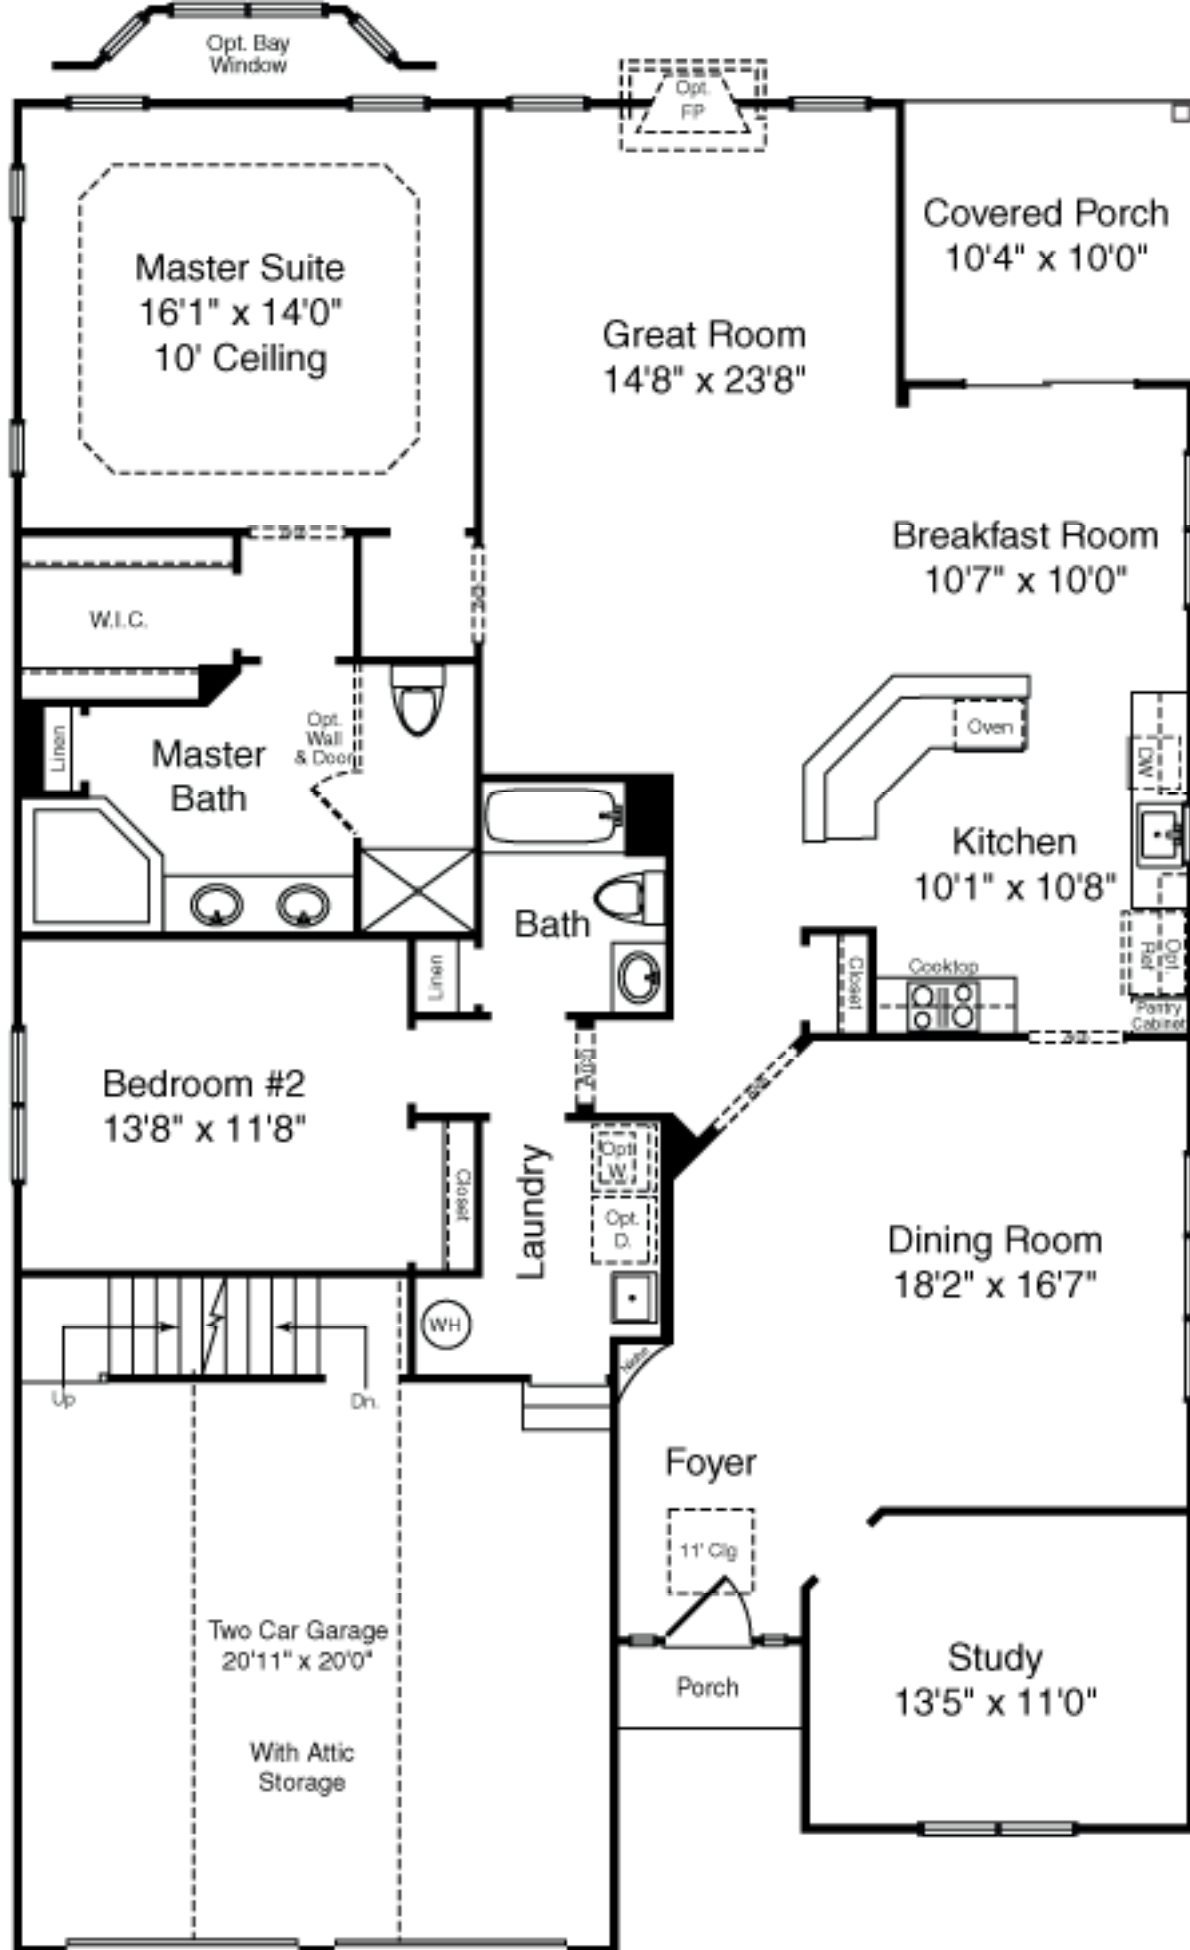

**Cordova
Finished Basement Plan**

Optional Wetbar

Optional Sunroom

Optional Basement Entry

Mediterranean Elevation

Country French Elevation

Cordova Options

Seville
First Floor Plan -

English Manor Elevation

Mediterranean Elevation

Country French Elevation

Optional Dining Room Elevation

Seville
Optional Basement Plan

**Optional Sunroom
w/out Fireplace**

**Optional Sunroom
w/optional fireplace & optional
french door**

Optional Internet Center

Optional Wetbar

Seville Options

**Geneva
First Floor Plan**

Donatello – First Floor

**Donatello
Standard Second Floor Plan**

**Donatello
Second Floor Plan
Optional Loft/Optional Storage**

Donatello – Lower Level

Matisse – First Floor

Matisse
Optional Sunroom

Matisse
Standard Second Floor Plan

Matisse
Optional Second Floor Plan -Loft/Bedroom #3/Bath #3/Storage

Matisse – Lower Level

Toscana