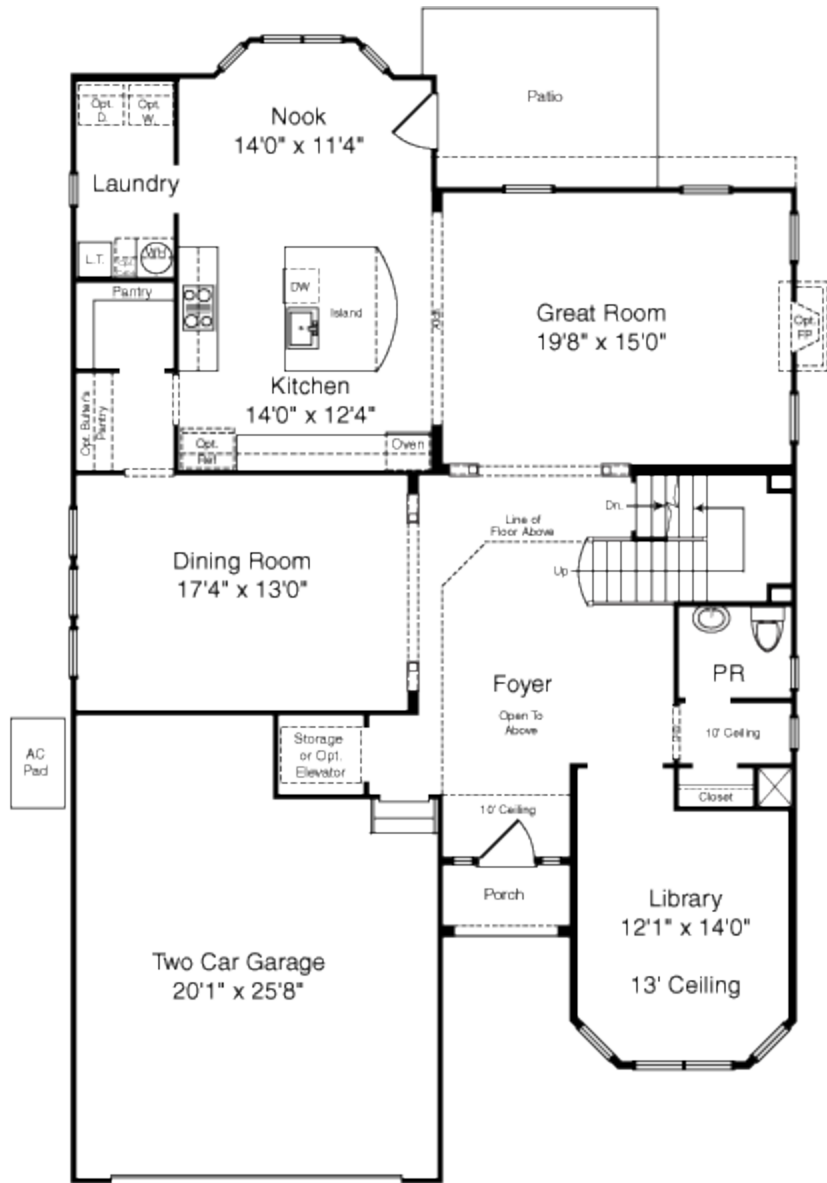

**Cordova
Finished Basement Plan**

Optional Wetbar

Optional Sunroom

Optional Basement Entry

Mediterranean Elevation

Country French Elevation

Cordova Options

Seville
First Floor Plan -

English Manor Elevation

Mediterranean Elevation

Country French Elevation

Optional Dining Room Elevation

Seville
Optional Basement Plan

**Optional Sunroom
w/out Fireplace**

**Optional Sunroom
w/optional fireplace & optional
french door**

Optional Internet Center

Optional Wetbar

Seville Options

**Geneva
First Floor Plan**

Donatello – First Floor

**Donatello
Standard Second Floor Plan**

**Donatello
Second Floor Plan
Optional Loft/Optional Storage**

Donatello – Lower Level

Matisse – First Floor

Matisse
Optional Sunroom

Matisse
Standard Second Floor Plan

Matisse
Optional Second Floor Plan -Loft/Bedroom #3/Bath #3/Storage

Matisse – Lower Level

Toscana