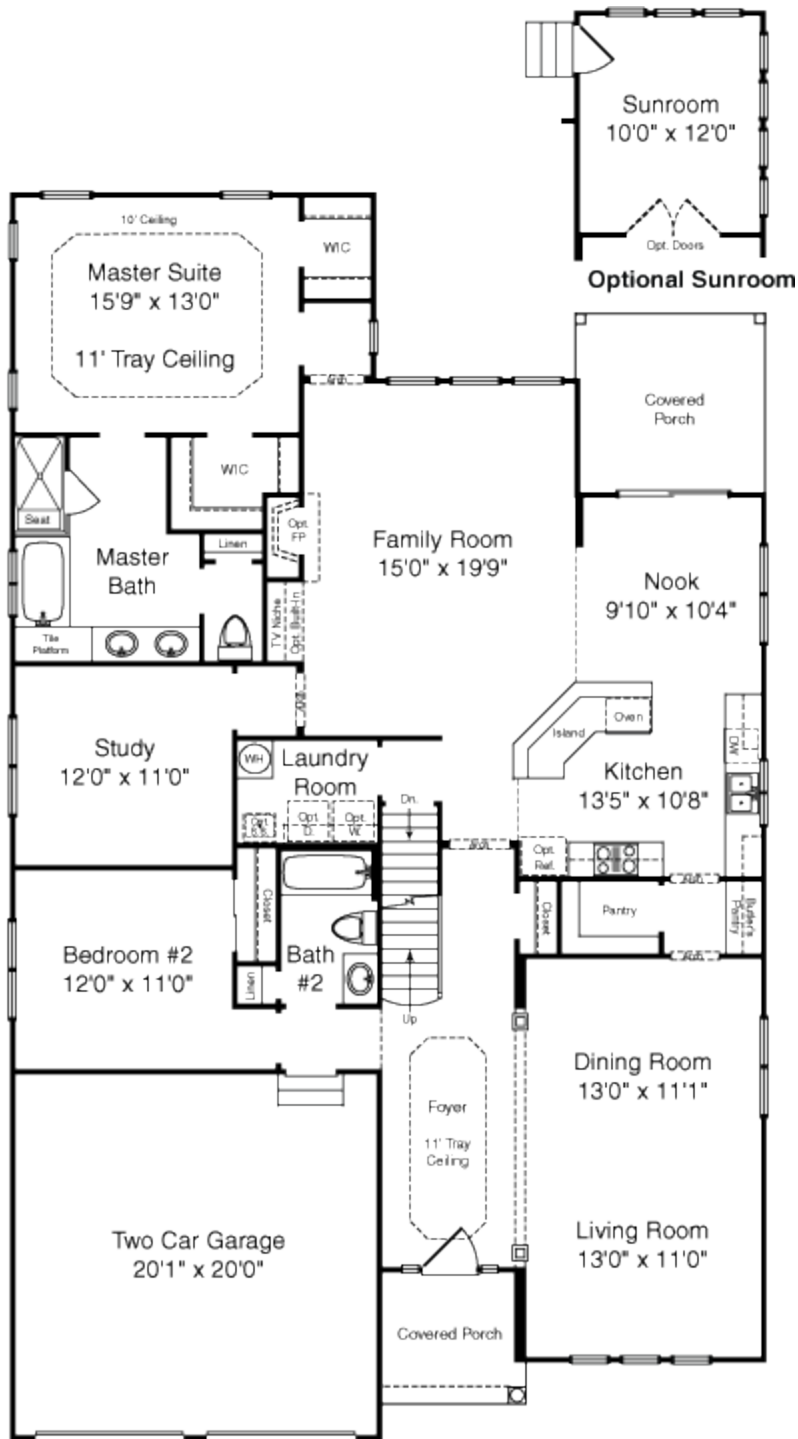

**Cordova
Finished Basement Plan**

Optional Wetbar

Optional Sunroom

Optional Basement Entry

Mediterranean Elevation

Country French Elevation

Cordova Options

Seville
First Floor Plan -

English Manor Elevation

Mediterranean Elevation

Country French Elevation

Optional Dining Room Elevation

Seville
Optional Basement Plan

**Optional Sunroom
w/out Fireplace**

**Optional Sunroom
w/optional fireplace & optional
french door**

Optional Internet Center

Optional Wetbar

Seville Options

**Geneva
First Floor Plan**

Donatello – First Floor

**Donatello
Standard Second Floor Plan**

**Donatello
Second Floor Plan
Optional Loft/Optional Storage**

Donatello – Lower Level

Matisse – First Floor

Matisse
Optional Sunroom

Matisse
Standard Second Floor Plan

Matisse
Optional Second Floor Plan -Loft/Bedroom #3/Bath #3/Storage

Matisse – Lower Level

Toscana